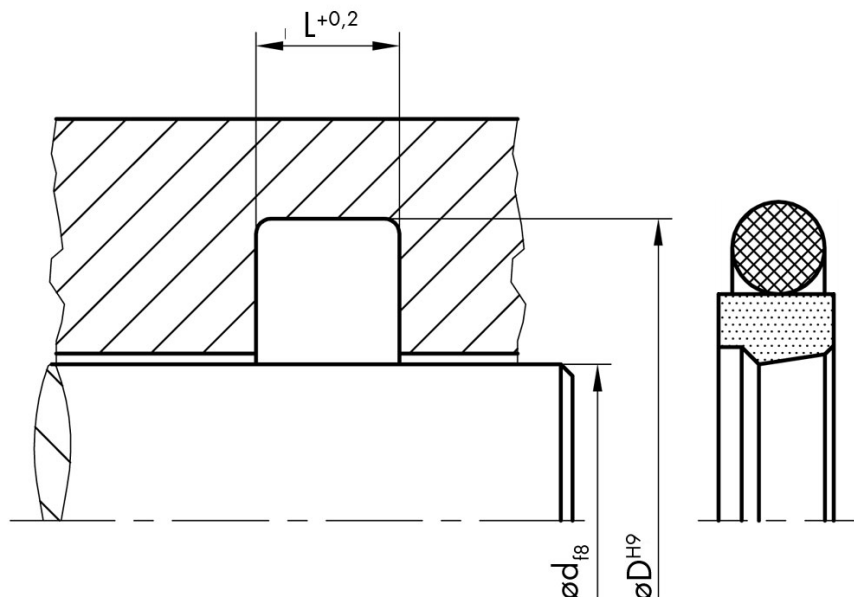

Function

The SPOR seal consists of a PTFE sealing element, which is energised by an O-Ring. This results in an exceptionally good sealing function under high loads and good static sealing performance. Whereas the SPOR 30 design is double-acting, the SPOR 31 design can only be used in single-acting applications. The SPOR 30 and 31 are frequently used in tandem or in combination with other sealing elements as the primary or secondary seal in order to guarantee no leakage.

Installation

For small diameters, axially accessible installation housings are required. For larger diameters, the seals can be installed in closed installation housings. Subsequent calibration is necessary (see Installation chapter on page 9).

Remarks

The standard for this design is a combination of PTFE-Bronze/NBR 70. Depending on the area of application, other materials such as PTFE-Glass, PTFE-Graphite and PTFE-carbon for the seal element and EPDM, FKM, VMQ etc. for the energising element are available. Sufficient guiding of the rod using suitable guide elements is necessary.

Order code

Please include our item numbers in your order. Should you require non-standard dimensions, materials or material combinations, please use the order code on page 12.

Any seal. Any time.

All the items in our standard programme (marked red) are standard stock items. For all other items, please check the availability at www.dichtomatik.de.