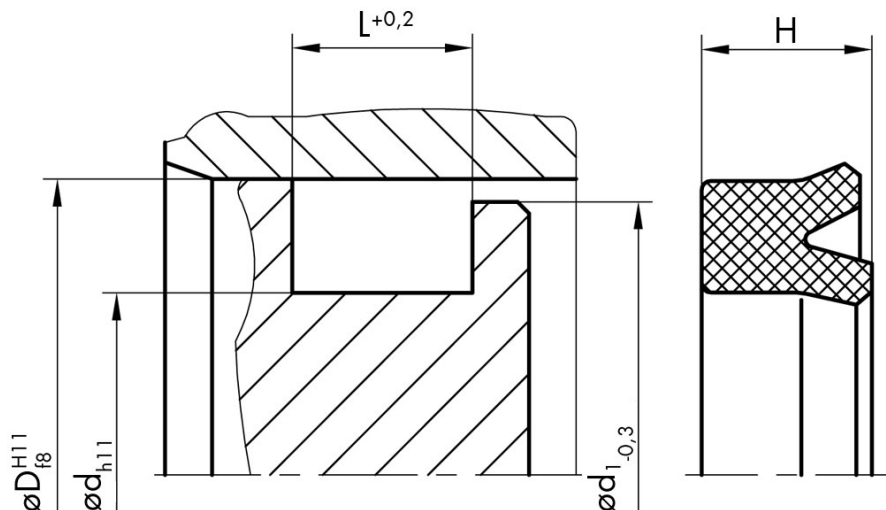

Function

The KNA 23 u-ring is a single-acting piston seal with an asymmetrical design. Due to the recessed outer sealing lip, the prestress is directed outwards in order to increase the sealing effect even at low pressure. The KN 21 u-ring has a symmetrical design which allows it to be used as a piston seal and as a rod seal. Apart from its application in hydraulics, this design can also be used for pneumatic applications. Of the two designs the use of the KNA 23 is preferred for piston applications.

Installation

Both designs can be installed in cut grooves starting from an inner diameter of 25 mm with the use of suitable installation tools. With smaller diameters or larger profile widths, we recommend axially accessible installation housings.

Remarks

U-rings made of NBR are particularly suitable for use at low pressures. The standard KNA 23 and KN 21 designs are provided with 90 Sh-A hardness. For special applications, we can offer different materials and hardness levels.

Order code

Please include our item numbers in your order. Should you require non-standard dimensions, materials or material combinations, please use the order code on page 12.

Any seal. Any time.

All the items in our standard programme (marked red) are standard stock items. For all other items, please check the availability at www.dichtomatik.de.