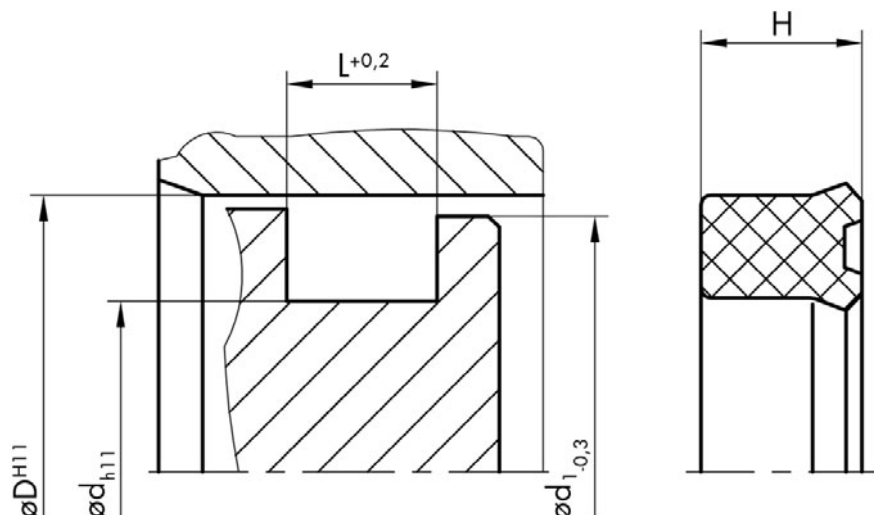

Operational application limits

Pressure (MPa):	≤40
Temperature (°C):	-40 to +100
Running speed (m/s):	≤0.5

Media

Hydraulic oils acc. to DIN 51524
Part 1 – 3, lubricating oils, mineral oil
based lubricating greases, highly non-
flammable hydraulic fluids HFA, HFB,
HFC acc. to VDMA 24317

Function

The KN 36 u-ring has a compact
design which functions well in low
pressure areas and attains a
particularly long service life. The
compact seal KN 36 has a symmetrical
design which allows it to be used as a
piston seal and as a rod seal.

Installation

The KN 36 can be installed in cut
grooves starting from an inner diameter
of 25 mm with the use of suitable
installation tools. With smaller
diameters or larger profile widths,
we recommend axially accessible
installation housings.

Remarks

The KN 36 seal is also designed for
installation housings conforming to
ISO 5597. It is primarily used in
ground conveyors, agricultural and
injection moulding machines as well
as in cylinders for mobile hydraulic
platforms and steering cylinders.

Order code

Please include our item numbers in
your order. Should you require non-
standard dimensions, materials or
material combinations, please use the
order code on page 12.

Any seal. Any time.

All the items in our standard programme
(marked red) are standard stock items.
For all other items, please check the
availability at www.dichtomatik.de.