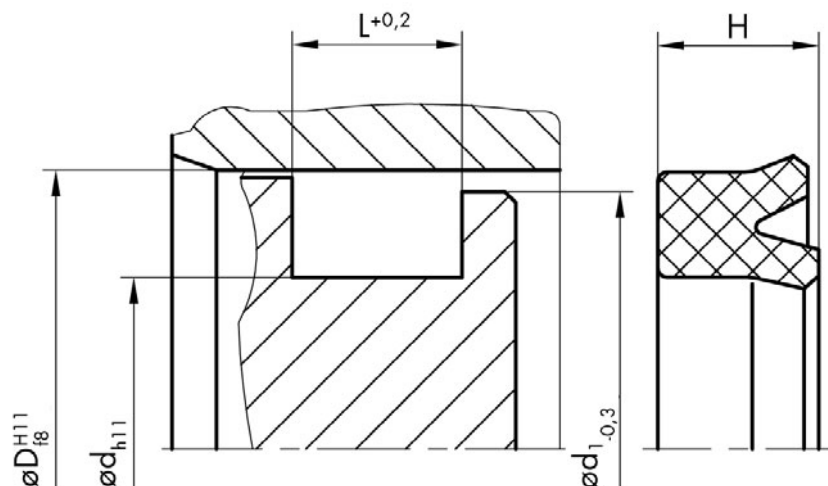

Operational application limits

Pressure (MPa):	≤40 (KNA 28), ≤30 (KN 25)
Temperature (°C):	-40 to +100
Running speed (m/s):	≤0.5

Media

Hydraulic oils acc. to DIN 51524 Part 1 – 3, lubricating oils, mineral oil based lubricating greases, highly non-flammable hydraulic fluids HFA, HFB, HFC acc. to VDMA 24317

Function

The KNA 28 u-ring is a single-acting piston seal with an asymmetrical design. Due to the synergy of geometry and material, it is particularly well-suited for extreme loads. The KN 25 u-ring has a symmetrical design which allows it to be used both as a piston seal or a rod seal. Of the two designs the use of the KNA 28 is preferred for piston applications.

Installation

Both designs can be installed in cut grooves starting from an inner diameter of 25 mm. with the use of suitable installation tools. With smaller diameters or larger profile widths, we recommend axially accessible installation housings.

Remarks

Seals made of TPU are very robust and are particularly well-suited for applications in mobile hydraulics, particularly earth moving equipment.

Order code

Please include our item numbers in your order. Should you require non-standard dimensions, materials or material combinations, please use the order code on page 12.

Any seal. Any time.

All the items in our standard programme (marked red) are standard stock items. For all other items, please check the availability at www.dichtomatik.de.