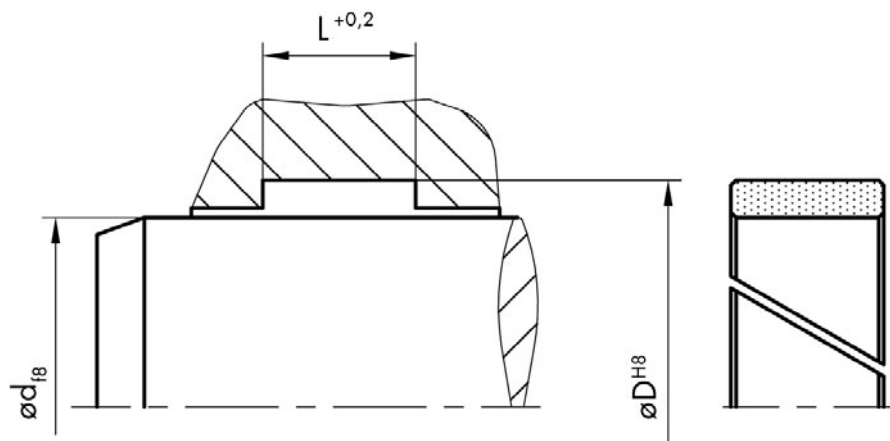

Function

FRS 01 guide rings made of PTFE compounds serve to guide rods, prevent metallic contact of the machine parts and absorb the transverse force that occurs. Guide elements made of PTFE compounds are characterised by outstanding friction behaviour which minimises the stick-slip effect. In addition, they exhibit high thermal and chemical resistance. PTFE guide rings are suitable for medium surface pressures.

Installation

Guide rings made of PTFE compounds are supplied as stretched, pre-cut PTFE guide strips which can easily be installed in closed installation grooves. There are three different cutting types: 30°, 90°, ST.
30° = for better press force distribution and to facilitate installation
90° = simple cut
ST = for swivel movements
The edge chamfers also facilitate installation. With one-sided surface structured material, care must be taken to ensure that the profiled surface is always installed as the contact surface.

Remarks

Standard PTFE guide rings are supplied with a 30° diagonal cut and in a PTFE bronze compound.

Order code

Please include our item numbers in your order. Should you require non-standard dimensions, materials or material combinations, please use the order code on page 12.

Any seal. Any time.

All the items in our standard programme (marked red) are standard stock items. For all other items, please check the availability at www.dichtomatik.de.